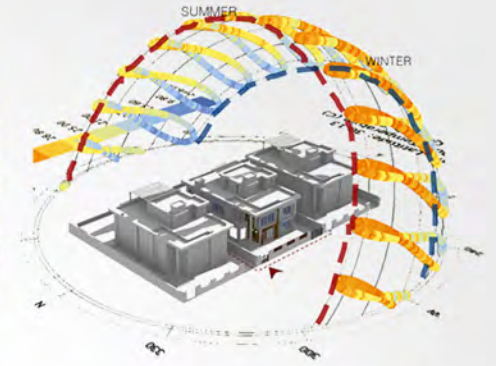

Designing

We may see different gardens are using the same materials and the same planting details. However, one of them is more attractive than others. That is the mean of the design. And the real challenge comes in the ability to form these details aesthetically according to the climatic data of our client site specifically. In order to reach to the best adaptive design which is very helpful for selecting the most durable material and native plant species at a minimal cost.