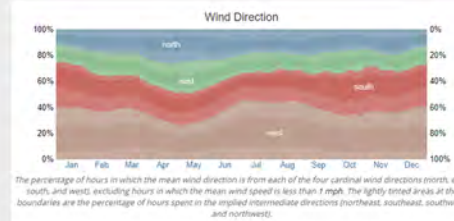

project name: Residential
Location: KSA

3 FLOORING DETAILS SCALE 1/10

Project Name: Landscape “around Maxim Group”.
Location: 3rd settlement, Cairo .

المخبرات
 المصرية
 العامة

Project Name: “Private Villa”.
Location: كومباوند الديار التجمع الخامس .