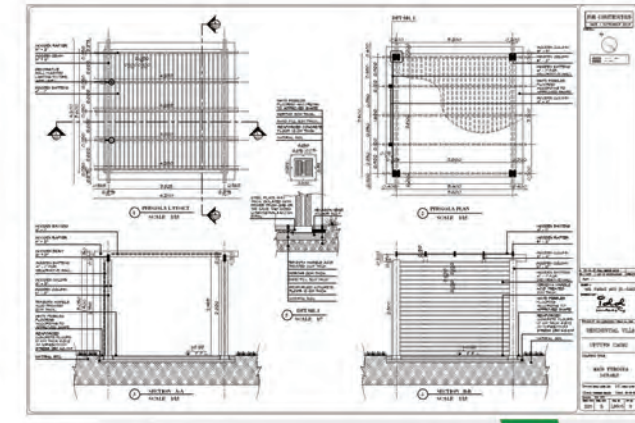

project name: Residential
Location: KSA